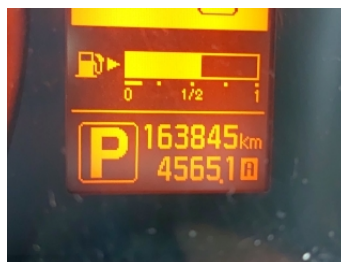

Transmission: AT

Grade: DX 5DR 5-SEATS / HR16(PETROL)

Mileage: 163,000 km

Fuel: Petrol

Engine: HR16

Engine Capacity: 1590 cc

Drive Train: 2WD

Seats: 2(5)

Color: WHITE(QM1)

3.5
Exterior

3.5
Interior

Other Information:

- * auction grade 3.5
- * air condition * air bag * ABS * center door lock * reverse view camera and monitor
- * 4-speed automatic transmission
- * HR16 1590cc petrol engine
- * front & rear same size 14 inch tires
- * tire housings in the cargo room
- * window visors
- * rear wiper
- * Manufactured in 2015