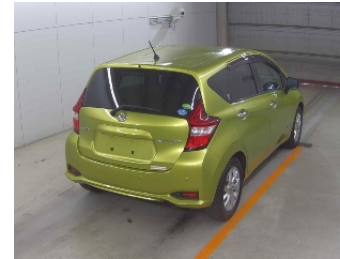

NISSAN

NOTE

NIKKYO CO., LTD.

First Registration Year: 2019/5

Manufacture Year: 0

NK-395225

Model: HE12

Chassis No: HE12-253***

Transmission: AT

Grade: E-POWER X 360°CAMERA AW NAVI PUSHSTART

Mileage: 98,000 km

Fuel: Hybrid

Engine:

Engine Capacity: 1190 cc

Drive Train: 2WD

Seats:

Color: GREEN(EBA)

99.0
Exterior

99.0
Interior

Other Information:

Vehicle Options:

Pwr Steering	Pwr Window	Air Cond.	Stereo	Car CD
ABS	Airbag	Pwr Seat	Seat Heater	Pwr Mirror
Center Lock	Alloy Wheels	Grill Guard	Fog Lamp	Rear Spoiler
Rear Wiper	Sunroof	Spare Tire	Remote Key	Leather Seats
Cruise Control	Navi/TV	Spare Key	Operators Manual	