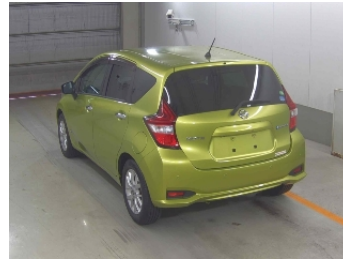

NISSAN

NOTE

NIKKYO CO., LTD.

First Registration Year: 2019/5

Manufacture Year: 0

NK-395225

Model: HE12

Chassis No: HE12-253***

Transmission: AT

Grade: E-POWER X 360°CAMERA AW NAVI PUSHSTART

Mileage: 98,000 km

Fuel: Hybrid

Engine:

Engine Capacity: 1190 cc

Drive Train: 2WD

Seats:

Color: GREEN(EBA)

99.0
Exterior

99.0
Interior

Other Information:

Vehicle Options:

Pwr Steering	Pwr Window	Air Cond.	Stereo	Car CD
ABS	Airbag	Pwr Seat	Seat Heater	Pwr Mirror
Center Lock	Alloy Wheels	Grill Guard	Fog Lamp	Rear Spoiler
Rear Wiper	Sunroof	Spare Tire	Remote Key	Leather Seats
Cruise Control	Navi/TV	Spare Key	Operators Manual	