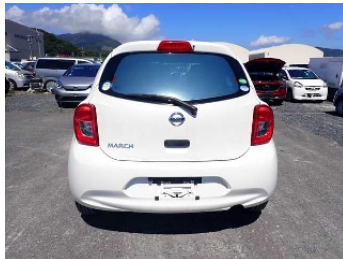

NISSAN

MARCH

NIKKYO CO., LTD.

First Registration Year: 2017/5

Manufacture Year: 0

NK-395067

Model: K13  
Grade:  
Fuel: Petrol  
Drive Train: 2WD

Chassis No: K13-066\*\*\*  
Engine:  
Seats:

Transmission: AT  
Mileage: 51,000 km  
Engine Capacity: 1190 cc  
Color: WHITE

99.0  
Exterior

99.0  
Interior

Other Information:

Vehicle Options:

Pwr Steering	Pwr Window	Air Cond.	Stereo	Car CD
ABS	Airbag	Pwr Seat	Seat Heater	Pwr Mirror
Center Lock	Alloy Wheels	Grill Guard	Fog Lamp	Rear Spoiler
Rear Wiper	Sunroof	Spare Tire	Remote Key	Leather Seats
Cruise Control	Navi/TV	Spare Key	Operators Manual	