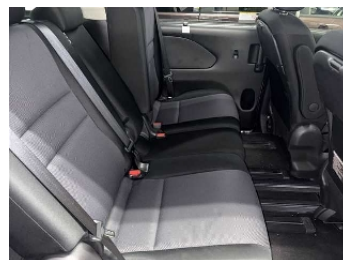

Other Information:

Vehicle Options:

Pwr Steering	☐	Pwr Window	☐	Air Cond.	☐	Stereo		Car CD	
ABS	☐	Airbag	☐	Pwr Seat		Seat Heater		Pwr Mirror	☐
Center Lock	☐	Alloy Wheels		Grill Guard		Fog Lamp		Rear Spoiler	
Rear Wiper	☐	Sunroof		Spare Tire		Remote Key	☐	Leather Seats	
Cruise Control	☐	Navi/TV	☐	Spare Key		Operators Manual			

Price Information