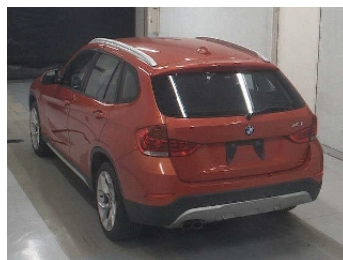

BMW

X1

NIKKYO CO., LTD.

First Registration Year: 2014/5

Manufacture Year: 0

NK-394794

Model: VM20

Chassis No: WBAVM92920VT60\*\*\*

Transmission: AT

Grade: xDrive20i X LINE

Mileage: 90,000 km

Fuel: Petrol

Engine:

Engine Capacity: 1990 cc

Drive Train: 4WD

Seats:

Color: ORANGE

0.0  
Exterior

0.0  
Interior

Other Information:

Vehicle Options:

Pwr Steering	Pwr Window	Air Cond.	Stereo	Car CD
ABS	Airbag	Pwr Seat	Seat Heater	Pwr Mirror
Center Lock	Alloy Wheels	Grill Guard	Fog Lamp	Rear Spoiler
Rear Wiper	Sunroof	Spare Tire	Remote Key	Leather Seats
Cruise Control	Navi/TV	Spare Key	Operators Manual	