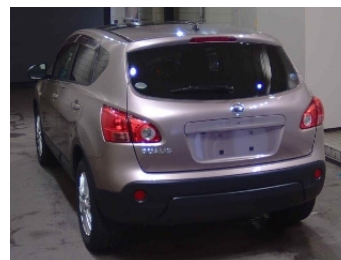

NISSAN

DUALIS

NIKKYO CO., LTD.

First Registration Year: 2007/6

Manufacture Year: 0

NK-394514

Model: NJ10

Chassis No: NJ10-039\*\*\*

Transmission: AT

Grade: 20G FOUR / STYLISH GLASS ROOF

Mileage: 75,000 km

Fuel: Petrol

Engine:

Engine Capacity: 1990 cc

Drive Train: 4WD

Seats:

Color: BROWN(C30)

99.0  
Exterior

99.0  
Interior

Other Information:

Vehicle Options:

Pwr Steering	Pwr Window	Air Cond.	Stereo	Car CD
ABS	Airbag	Pwr Seat	Seat Heater	Pwr Mirror
Center Lock	Alloy Wheels	Grill Guard	Fog Lamp	Rear Spoiler
Rear Wiper	Sunroof	Spare Tire	Remote Key	Leather Seats
Cruise Control	Navi/TV	Spare Key	Operators Manual	