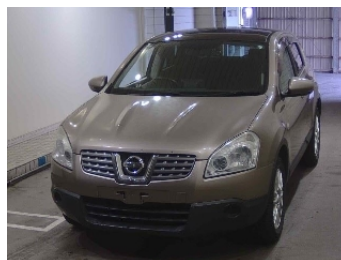

NISSAN

DUALIS

NIKKYO CO., LTD.

First Registration Year: 2007/6

Manufacture Year: 0

NK-394514

Model: NJ10

Chassis No: NJ10-039\*\*\*

Transmission: AT

Grade: 20G FOUR / STYLISH GLASS ROOF

Mileage: 75,000 km

Fuel: Petrol

Engine:

Engine Capacity: 1990 cc

Drive Train: 4WD

Seats:

Color: BROWN(C30)

99.0  
Exterior

99.0  
Interior

Other Information:

Vehicle Options:

Pwr Steering	Pwr Window	Air Cond.	Stereo	Car CD
ABS	Airbag	Pwr Seat	Seat Heater	Pwr Mirror
Center Lock	Alloy Wheels	Grill Guard	Fog Lamp	Rear Spoiler
Rear Wiper	Sunroof	Spare Tire	Remote Key	Leather Seats
Cruise Control	Navi/TV	Spare Key	Operators Manual	