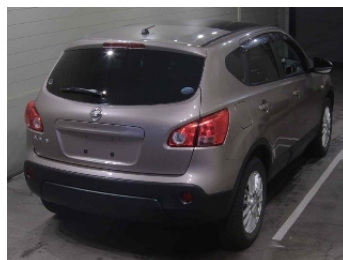

NISSAN

DUALIS

NIKKYO CO., LTD.

First Registration Year: 2007/6

Manufacture Year: 0

NK-394514

Model: NJ10

Chassis No: NJ10-039\*\*\*

Transmission: AT

Grade: 20G FOUR / STYLISH GLASS ROOF

Mileage: 75,000 km

Fuel: Petrol

Engine:

Engine Capacity: 1990 cc

Drive Train: 4WD

Seats:

Color: BROWN(C30)

99.0  
Exterior

99.0  
Interior

Other Information:

Vehicle Options:

Pwr Steering	Pwr Window	Air Cond.	Stereo	Car CD
ABS	Airbag	Pwr Seat	Seat Heater	Pwr Mirror
Center Lock	Alloy Wheels	Grill Guard	Fog Lamp	Rear Spoiler
Rear Wiper	Sunroof	Spare Tire	Remote Key	Leather Seats
Cruise Control	Navi/TV	Spare Key	Operators Manual	