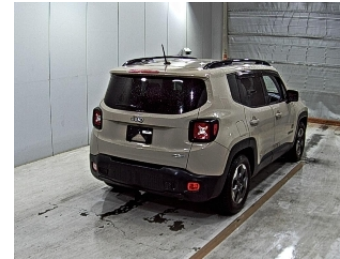

Other Information:

Vehicle Options:

Pwr Steering	Pwr Window	Air Cond.	Stereo	Car CD
ABS	Airbag	Pwr Seat	Seat Heater	Pwr Mirror
Center Lock	Alloy Wheels	Grill Guard	Fog Lamp	Rear Spoiler
Rear Wiper	Sunroof	Spare Tire	Remote Key	Leather Seats
Cruise Control	Navi/TV	Spare Key	Operators Manual	

Price Information