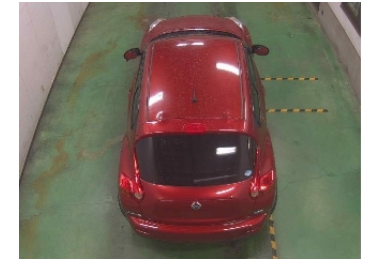

NISSAN

JUKE

NIKKYO CO., LTD.

First Registration Year: 2013/2

Manufacture Year: 0

NK-394342

Model: YF15

Chassis No: YF15-206***

Transmission: AT

Grade: 15RX TYPE V □ ALLOYWHEEL / NAVI

Mileage: 63,000 km

Fuel: Petrol

Engine:

Engine Capacity: 1490 cc

Drive Train: 2WD

Seats:

Color: WINE(NAH)

0.0
Exterior

0.0
Interior

Other Information:

Vehicle Options:

Pwr Steering	Pwr Window	Air Cond.	Stereo	Car CD
ABS	Airbag	Pwr Seat	Seat Heater	Pwr Mirror
Center Lock	Alloy Wheels	Grill Guard	Fog Lamp	Rear Spoiler
Rear Wiper	Sunroof	Spare Tire	Remote Key	Leather Seats
Cruise Control	Navi/TV	Spare Key	Operators Manual	

Price Information