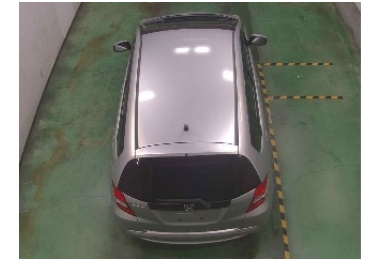

Color: SILVER(NH700M)

99.0
Exterior

99.0
Interior

Other Information:

Vehicle Options:

Pwr Steering	Pwr Window	Air Cond.	Stereo	Car CD
ABS	Airbag	Pwr Seat	Seat Heater	Pwr Mirror
Center Lock	Alloy Wheels	Grill Guard	Fog Lamp	Rear Spoiler
Rear Wiper	Sunroof	Spare Tire	Remote Key	Leather Seats
Cruise Control	Navi/TV	Spare Key	Operators Manual	