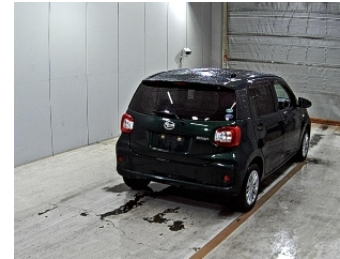

Other Information:

Vehicle Options:

Pwr Steering	Pwr Window	Air Cond.	Stereo	Car CD
ABS	Airbag	Pwr Seat	Seat Heater	Pwr Mirror
Center Lock	Alloy Wheels	Grill Guard	Fog Lamp	Rear Spoiler
Rear Wiper	Sunroof	Spare Tire	Remote Key	Leather Seats
Cruise Control	Navi/TV	Spare Key	Operators Manual	

Price Information