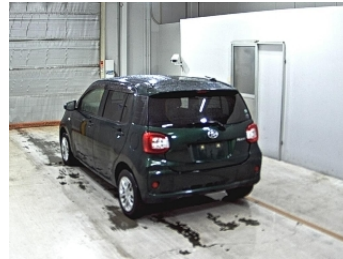

DAIHATSU

BOON

NIKKYO CO., LTD.

First Registration Year: 2017/1

Manufacture Year: 0

NK-394319

Model: M700S

Chassis No: M700S-0007***

Transmission: AT

Grade: X L PACKAGE SA□

Mileage: 40,000 km

Fuel: Petrol

Engine:

Engine Capacity: 990 cc

Drive Train: 2WD

Seats:

Color: GREEN(G58)

99.0
Exterior

99.0
Interior

Other Information:

Vehicle Options:

Pwr Steering	Pwr Window	Air Cond.	Stereo	Car CD
ABS	Airbag	Pwr Seat	Seat Heater	Pwr Mirror
Center Lock	Alloy Wheels	Grill Guard	Fog Lamp	Rear Spoiler
Rear Wiper	Sunroof	Spare Tire	Remote Key	Leather Seats
Cruise Control	Navi/TV	Spare Key	Operators Manual	