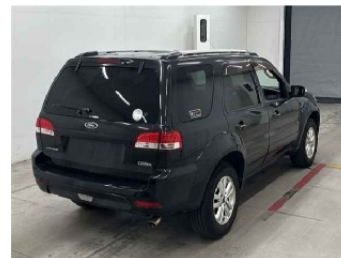

Other Information:

Vehicle Options:

Pwr Steering	☐	Pwr Window	☐	Air Cond.	☐	Stereo	☐	Car CD	☐
ABS	☐	Airbag	☐	Pwr Seat	☐	Seat Heater	☐	Pwr Mirror	☐
Center Lock	☐	Alloy Wheels	☐	Grill Guard	☐	Fog Lamp	☐	Rear Spoiler	☐
Rear Wiper	☐	Sunroof	☐	Spare Tire	☐	Remote Key	☐	Leather Seats	☐
Cruise Control	☐	Navi/TV	☐	Spare Key	☐	Operators Manual	☐		

Price Information