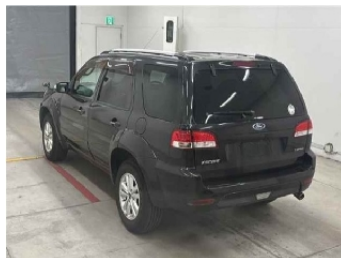

Other Information:

Vehicle Options:

Pwr Steering	☐	Pwr Window	☐	Air Cond.	☐	Stereo	☐	Car CD	☐
ABS	☐	Airbag	☐	Pwr Seat	☐	Seat Heater	☐	Pwr Mirror	☐
Center Lock	☐	Alloy Wheels	☐	Grill Guard	☐	Fog Lamp	☐	Rear Spoiler	☐
Rear Wiper	☐	Sunroof	☐	Spare Tire	☐	Remote Key	☐	Leather Seats	☐
Cruise Control	☐	Navi/TV	☐	Spare Key	☐	Operators Manual	☐		

Price Information