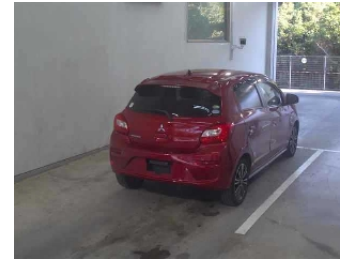

MITSUBISHI

MIRAGE

NIKKYO CO., LTD.

First Registration Year: 2017/4

Manufacture Year: 0

NK-393840

Model: A03A
Grade: G
Fuel: Petrol
Drive Train: 2WD

Chassis No: A03A-0041***
Engine:
Seats:

Transmission: AT
Mileage: 119,000 km
Engine Capacity: 1190 cc
Color: RED(P19)

99.0
Exterior

99.0
Interior

Other Information:

YEAR OF MANUFACTURE 2017

Vehicle Options:

Pwr Steering	Pwr Window	Air Cond.	Stereo	Car CD
ABS	Airbag	Pwr Seat	Seat Heater	Pwr Mirror
Center Lock	Alloy Wheels	Grill Guard	Fog Lamp	Rear Spoiler
Rear Wiper	Sunroof	Spare Tire	Remote Key	Leather Seats
Cruise Control	Navi/TV	Spare Key	Operators Manual	