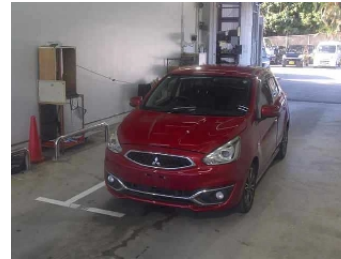

MITSUBISHI

MIRAGE

NIKKYO CO., LTD.

First Registration Year: 2017/4

Manufacture Year: 0

NK-393840

Model: A03A
Grade: G
Fuel: Petrol
Drive Train: 2WD

Chassis No: A03A-0041***
Engine:
Seats:

Transmission: AT
Mileage: 119,000 km
Engine Capacity: 1190 cc
Color: RED(P19)

99.0
Exterior

99.0
Interior

Other Information:

YEAR OF MANUFACTURE 2017

Vehicle Options:

Pwr Steering	Pwr Window	Air Cond.	Stereo	Car CD
ABS	Airbag	Pwr Seat	Seat Heater	Pwr Mirror
Center Lock	Alloy Wheels	Grill Guard	Fog Lamp	Rear Spoiler
Rear Wiper	Sunroof	Spare Tire	Remote Key	Leather Seats
Cruise Control	Navi/TV	Spare Key	Operators Manual	