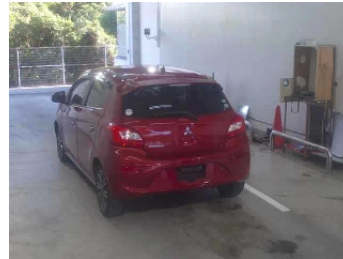

MITSUBISHI

MIRAGE

NIKKYO CO., LTD.

First Registration Year: 2017/4

Manufacture Year: 0

NK-393840

Model: A03A
Grade: G
Fuel: Petrol
Drive Train: 2WD

Chassis No: A03A-0041***
Engine:
Seats:

Transmission: AT
Mileage: 119,000 km
Engine Capacity: 1190 cc
Color: RED(P19)

99.0
Exterior

99.0
Interior

Other Information:

YEAR OF MANUFACTURE 2017

Vehicle Options:

Pwr Steering	Pwr Window	Air Cond.	Stereo	Car CD
ABS	Airbag	Pwr Seat	Seat Heater	Pwr Mirror
Center Lock	Alloy Wheels	Grill Guard	Fog Lamp	Rear Spoiler
Rear Wiper	Sunroof	Spare Tire	Remote Key	Leather Seats
Cruise Control	Navi/TV	Spare Key	Operators Manual	