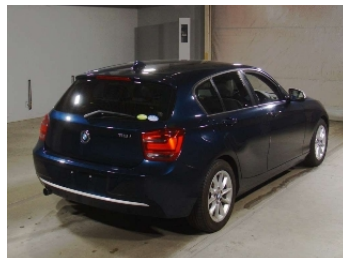

Transmission: AT

Grade: 116I STYLE / LEATHER SEAT / NAVI / PUSHSTART / AW

Mileage: 106,000 km

Fuel: Petrol

Engine:

Engine Capacity: 1590 cc

Drive Train: 2WD

Seats:

Color: BLUE(B38)

4.0
Exterior

4.0
Interior

Other Information:

Vehicle Options:

Pwr Steering	<input type="checkbox"/>	Pwr Window	<input type="checkbox"/>	Air Cond.	<input type="checkbox"/>	Stereo	<input type="checkbox"/>	Car CD	<input type="checkbox"/>
ABS	<input type="checkbox"/>	Airbag	<input type="checkbox"/>	Pwr Seat		Seat Heater	<input type="checkbox"/>	Pwr Mirror	<input type="checkbox"/>
Center Lock		Alloy Wheels	<input type="checkbox"/>	Grill Guard		Fog Lamp	<input type="checkbox"/>	Rear Spoiler	
Rear Wiper		Sunroof		Spare Tire		Remote Key		Leather Seats	<input type="checkbox"/>
Cruise Control		Navi/TV	<input type="checkbox"/>	Spare Key		Operators Manual			