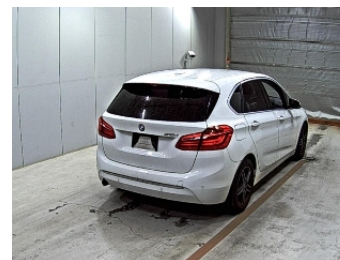

BMW

2 SERIES

NIKKYO CO., LTD.

First Registration Year: 2015/8

Manufacture Year: 0

NK-393171

Model: 2C20

Chassis No: WAB2C12030V374***

Transmission: AT

Grade: 218d ACTIVE TOURER

Mileage: 87,000 km

Fuel: Diesel

Engine:

Engine Capacity: 1990 cc

Drive Train: 2WD

Seats:

Color: WHITE

99.0
Exterior

99.0
Interior

Other Information:

Vehicle Options:

Pwr Steering	Pwr Window	Air Cond.	Stereo	Car CD
ABS	Airbag	Pwr Seat	Seat Heater	Pwr Mirror
Center Lock	Alloy Wheels	Grill Guard	Fog Lamp	Rear Spoiler
Rear Wiper	Sunroof	Spare Tire	Remote Key	Leather Seats
Cruise Control	Navi/TV	Spare Key	Operators Manual	