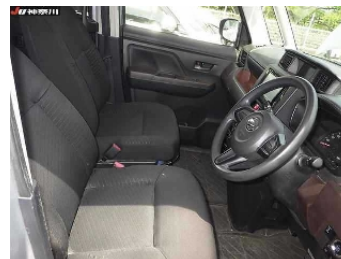

DAIHATSU

THOR

NIKKYO CO., LTD.

First Registration Year: 2020/3

Manufacture Year: 0

NK-393075

Model: M900S
Grade: X SA III
Fuel: Petrol
Drive Train: 2WD

Chassis No: M900S-0067***
Engine:
Seats:

Transmission: AT
Mileage: 132,000 km
Engine Capacity: 990 cc
Color: SILVER(S28)

0.0
Exterior

0.0
Interior

Other Information:

- YEAR OF MANUFACTURE 2020
- AUCTION GRADE 4

Vehicle Options:

Pwr Steering	Pwr Window	Air Cond.	Stereo	Car CD
ABS	Airbag	Pwr Seat	Seat Heater	Pwr Mirror
Center Lock	Alloy Wheels	Grill Guard	Fog Lamp	Rear Spoiler
Rear Wiper	Sunroof	Spare Tire	Remote Key	Leather Seats
Cruise Control	Navi/TV	Spare Key	Operators Manual	