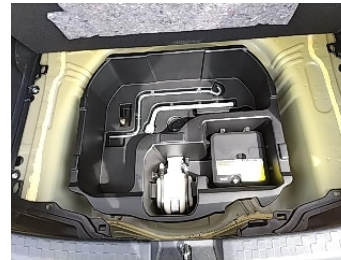

TOYOTA

AQUA

NIKKYO CO., LTD.

First Registration Year: 2015/5

Manufacture Year: 0

NK-392707

Model: NHP10
Grade: S
Fuel: Hybrid
Drive Train: 2WD

Chassis No: NHP10-2460***
Engine: 1NZ-1LM
Seats: 5

Transmission: AT
Mileage: 139,000 km
Engine Capacity: 1490 cc
Color: YELLOW

99.0
Exterior

99.0
Interior

Other Information:

Vehicle Options:

Pwr Steering	Pwr Window	Air Cond.	Stereo	Car CD
ABS	Airbag	Pwr Seat	Seat Heater	Pwr Mirror
Center Lock	Alloy Wheels	Grill Guard	Fog Lamp	Rear Spoiler
Rear Wiper	Sunroof	Spare Tire	Remote Key	Leather Seats
Cruise Control	Navi/TV	Spare Key	Operators Manual	