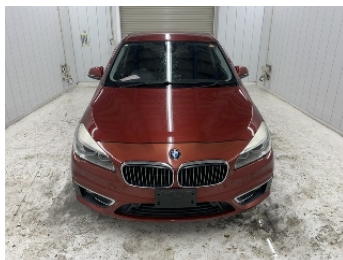

BMW

2 SERIES

NIKKYO CO., LTD.

First Registration Year: 2014/12

Manufacture Year: 0

NK-392553

Model: 2A15

Chassis No: WBA2A320X0VZ50***

Transmission: AT

Grade: 218I ACTIVE TOURER

Mileage: 101,000 km

Fuel: Petrol

Engine: B38A15A

Engine Capacity: 1490 cc

Drive Train: 2WD

Seats: 5

Color: RED

4.0
Exterior

4.0
Interior

Other Information:

Vehicle Options:

Pwr Steering	<input type="checkbox"/>	Pwr Window	<input type="checkbox"/>	Air Cond.	<input type="checkbox"/>	Stereo	<input type="checkbox"/>	Car CD	<input type="checkbox"/>
ABS	<input type="checkbox"/>	Airbag	<input type="checkbox"/>	Pwr Seat	<input type="checkbox"/>	Seat Heater	<input type="checkbox"/>	Pwr Mirror	<input type="checkbox"/>
Center Lock	<input type="checkbox"/>	Alloy Wheels	<input type="checkbox"/>	Grill Guard		Fog Lamp	<input type="checkbox"/>	Rear Spoiler	<input type="checkbox"/>
Rear Wiper		Sunroof		Spare Tire		Remote Key		Leather Seats	<input type="checkbox"/>
Cruise Control		Navi/TV	<input type="checkbox"/>	Spare Key		Operators Manual			