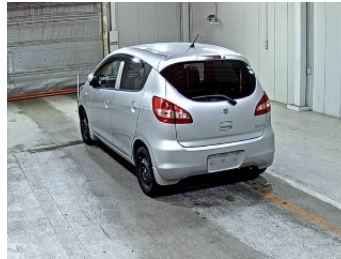

Transmission: AT

Grade:

Mileage: 39,000 km

Fuel: Petrol

Engine:

Engine Capacity: 650 cc

Drive Train: 2WD

Seats:

Color: SILVER(Z2S)

99.0
Exterior

99.0
Interior

Other Information:

Vehicle Options:

Pwr Steering	Pwr Window	Air Cond.	Stereo	Car CD
ABS	Airbag	Pwr Seat	Seat Heater	Pwr Mirror
Center Lock	Alloy Wheels	Grill Guard	Fog Lamp	Rear Spoiler
Rear Wiper	Sunroof	Spare Tire	Remote Key	Leather Seats
Cruise Control	Navi/TV	Spare Key	Operators Manual	