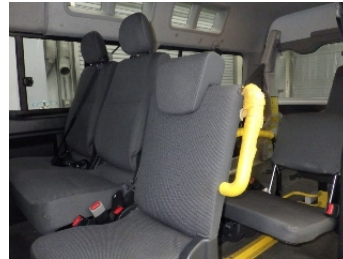

Transmission: AT

Grade: DX 4DR LONG / HIGH ROOF / TIRE HOUSING / WHEELCHAIR TRANSPORTER 10-SEATS / 1TR(PETROL)

Fuel: Petrol

Engine: 1TR

Engine Capacity: 1990 cc

Drive Train: 2WD

Seats: 10

Color: WHITE(058)

0.0  
Exterior

0.0  
Interior

Other Information:

- \* 4-speed automatic transmission
- \* 1TR 1990cc petrol engine
- \* F Double-Wishbone Torsion Bar, R Half Oval Leaf Spring Suspensions
- \* F V-Disk, R Leading Trailing Brakes
- \* front & rear same size 15 inch tires
- \* 6-bolts wheels
- \* sliding side windows
- \* rear wiper
- \* bumper clearance sonars
- \* auto side step
- \* rear power lift for wheelchair passengers
- \* Manufactured in 2013/APRIL