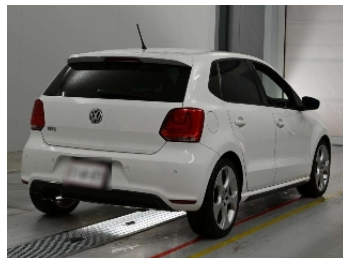

VOLKSWAGEN

NIKKYO CO., LTD.

VW POLO

First Registration Year: 2012/0

Manufacture Year: 0

NK-392417

Model: 6RCAV
Grade: GTI
Fuel: Petrol
Drive Train: 2WD

Chassis No: WVVZZZ6RZCY543***
Engine:
Seats:

Transmission: AT
Mileage: 78,000 km
Engine Capacity: 1380 cc
Color: WHITE

0.0
Exterior

0.0
Interior

Other Information:

Vehicle Options:

Pwr Steering	Pwr Window	Air Cond.	Stereo	Car CD
ABS	Airbag	Pwr Seat	Seat Heater	Pwr Mirror
Center Lock	Alloy Wheels	Grill Guard	Fog Lamp	Rear Spoiler
Rear Wiper	Sunroof	Spare Tire	Remote Key	Leather Seats
Cruise Control	Navi/TV	Spare Key	Operators Manual	