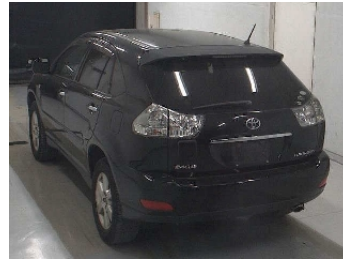

TOYOTA
HARRIER

NIKKYO CO., LTD.

First Registration Year: 2012/4
Manufacture Year: 0

NK-392130

Model: ACU30W Chassis No: ACU30-0124***
Grade: 240G L PACKAGE ALCANTARA SELECTION
Fuel: Petrol Engine:
Drive Train: 2WD Seats:

Transmission: AT
Mileage: 113,000 km
Engine Capacity: 2360 cc
Color: BLACK(202)

0.0
Exterior

0.0
Interior

Other Information:

YEAR OF MANUFACTURE 2012

Vehicle Options:

Pwr Steering	Pwr Window	Air Cond.	Stereo	Car CD
ABS	Airbag	Pwr Seat	Seat Heater	Pwr Mirror
Center Lock	Alloy Wheels	Grill Guard	Fog Lamp	Rear Spoiler
Rear Wiper	Sunroof	Spare Tire	Remote Key	Leather Seats
Cruise Control	Navi/TV	Spare Key	Operators Manual	