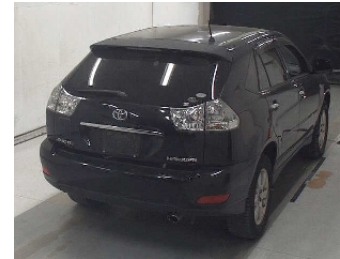

TOYOTA
HARRIER

NIKKYO CO., LTD.

First Registration Year: 2012/4
Manufacture Year: 0

NK-392130

Model: ACU30W Chassis No: ACU30-0124***
Grade: 240G L PACKAGE ALCANTARA SELECTION
Fuel: Petrol Engine:
Drive Train: 2WD Seats:

Transmission: AT
Mileage: 113,000 km
Engine Capacity: 2360 cc
Color: BLACK(202)

0.0
Exterior

0.0
Interior

Other Information:

YEAR OF MANUFACTURE 2012

Vehicle Options:

Pwr Steering	Pwr Window	Air Cond.	Stereo	Car CD
ABS	Airbag	Pwr Seat	Seat Heater	Pwr Mirror
Center Lock	Alloy Wheels	Grill Guard	Fog Lamp	Rear Spoiler
Rear Wiper	Sunroof	Spare Tire	Remote Key	Leather Seats
Cruise Control	Navi/TV	Spare Key	Operators Manual	