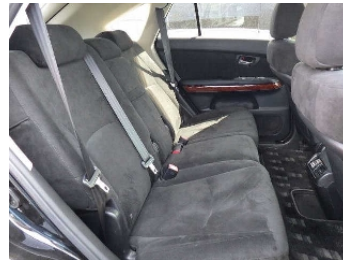

TOYOTA
HARRIER

NIKKYO CO., LTD.

First Registration Year: 2012/4
Manufacture Year: 0

NK-392130

Model: ACU30W Chassis No: ACU30-0124***
Grade: 240G L PACKAGE ALCANTARA SELECTION
Fuel: Petrol Engine:
Drive Train: 2WD Seats:

Transmission: AT
Mileage: 113,000 km
Engine Capacity: 2360 cc
Color: BLACK(202)

0.0
Exterior

0.0
Interior

Other Information:

YEAR OF MANUFACTURE 2012

Vehicle Options:

Pwr Steering	Pwr Window	Air Cond.	Stereo	Car CD
ABS	Airbag	Pwr Seat	Seat Heater	Pwr Mirror
Center Lock	Alloy Wheels	Grill Guard	Fog Lamp	Rear Spoiler
Rear Wiper	Sunroof	Spare Tire	Remote Key	Leather Seats
Cruise Control	Navi/TV	Spare Key	Operators Manual	