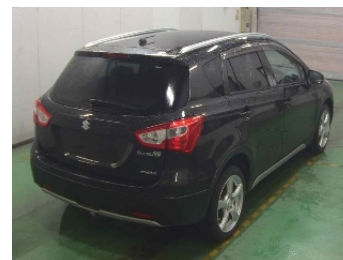

SUZUKI

SX4 S CROSS

NIKKYO CO., LTD.

First Registration Year: 2015/3

Manufacture Year: 0

NK-392112

Model: YB22S
Grade: BASE GRADE
Fuel: Petrol
Drive Train: 4WD

Chassis No: TSMJYB22S00193***
Engine:
Seats:

Transmission: AT
Mileage: 138,000 km
Engine Capacity: 1580 cc
Color: BLACK(ZCE)

0.0
Exterior

0.0
Interior

Other Information:

Vehicle Options:

Pwr Steering	Pwr Window	Air Cond.	Stereo	Car CD
ABS	Airbag	Pwr Seat	Seat Heater	Pwr Mirror
Center Lock	Alloy Wheels	Grill Guard	Fog Lamp	Rear Spoiler
Rear Wiper	Sunroof	Spare Tire	Remote Key	Leather Seats
Cruise Control	Navi/TV	Spare Key	Operators Manual	