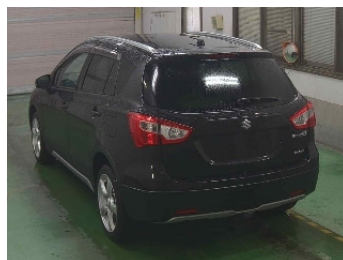

SUZUKI

SX4 S CROSS

NIKKYO CO., LTD.

First Registration Year: 2015/3

Manufacture Year: 0

NK-392112

Model: YB22S
Grade: BASE GRADE
Fuel: Petrol
Drive Train: 4WD

Chassis No: TSMJYB22S00193***
Engine:
Seats:

Transmission: AT
Mileage: 138,000 km
Engine Capacity: 1580 cc
Color: BLACK(ZCE)

0.0
Exterior

0.0
Interior

Other Information:

Vehicle Options:

Pwr Steering	Pwr Window	Air Cond.	Stereo	Car CD
ABS	Airbag	Pwr Seat	Seat Heater	Pwr Mirror
Center Lock	Alloy Wheels	Grill Guard	Fog Lamp	Rear Spoiler
Rear Wiper	Sunroof	Spare Tire	Remote Key	Leather Seats
Cruise Control	Navi/TV	Spare Key	Operators Manual	