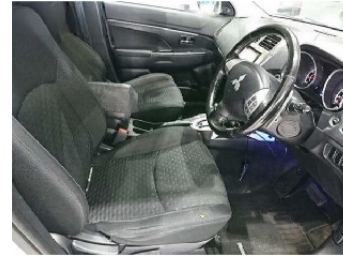

Transmission: AT

Grade: G SUNROOF 4WD

Mileage: 136,000 km

Fuel: Petrol

Engine:

Engine Capacity: 1790 cc

Drive Train: 4WD

Seats:

Color: PEARL(W13)

0.0
Exterior

0.0
Interior

Other Information:

Vehicle Options:

Pwr Steering	Pwr Window	Air Cond.	Stereo	Car CD
ABS	Airbag	Pwr Seat	Seat Heater	Pwr Mirror
Center Lock	Alloy Wheels	Grill Guard	Fog Lamp	Rear Spoiler
Rear Wiper	Sunroof	Spare Tire	Remote Key	Leather Seats
Cruise Control	Navi/TV	Spare Key	Operators Manual	