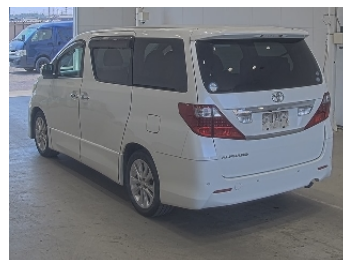

TOYOTA

ALPHARD

NIKKYO CO., LTD.

First Registration Year: 2009/5

Manufacture Year: 0

NK-392021

Model: ANH20W
Grade: 240S
Fuel: Petrol
Drive Train: 2WD

Chassis No: ANH20-8038***
Engine:
Seats:

Transmission: AT
Mileage: 173,000 km
Engine Capacity: 2360 cc
Color: PEARL(070)

99.0
Exterior

99.0
Interior

Other Information:

Vehicle Options:

Pwr Steering	Pwr Window	Air Cond.	Stereo	Car CD
ABS	Airbag	Pwr Seat	Seat Heater	Pwr Mirror
Center Lock	Alloy Wheels	Grill Guard	Fog Lamp	Rear Spoiler
Rear Wiper	Sunroof	Spare Tire	Remote Key	Leather Seats
Cruise Control	Navi/TV	Spare Key	Operators Manual	