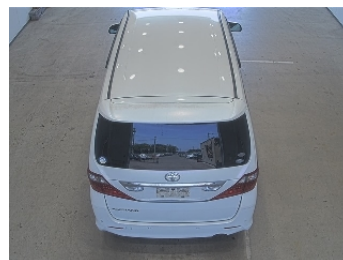

TOYOTA

ALPHARD

NIKKYO CO., LTD.

First Registration Year: 2009/5

Manufacture Year: 0

NK-392021

Model: ANH20W
Grade: 240S
Fuel: Petrol
Drive Train: 2WD

Chassis No: ANH20-8038***
Engine:
Seats:

Transmission: AT
Mileage: 173,000 km
Engine Capacity: 2360 cc
Color: PEARL(070)

99.0
Exterior

99.0
Interior

Other Information:

Vehicle Options:

Pwr Steering	Pwr Window	Air Cond.	Stereo	Car CD
ABS	Airbag	Pwr Seat	Seat Heater	Pwr Mirror
Center Lock	Alloy Wheels	Grill Guard	Fog Lamp	Rear Spoiler
Rear Wiper	Sunroof	Spare Tire	Remote Key	Leather Seats
Cruise Control	Navi/TV	Spare Key	Operators Manual	