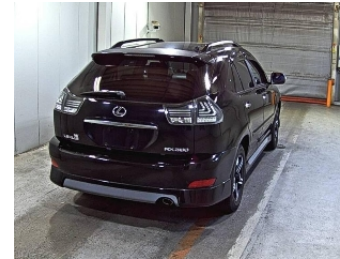

TOYOTA
HARRIER

NIKKYO CO., LTD.

First Registration Year: 2011/11
Manufacture Year: 0

NK-391886

Model: ACU30W
Grade: 240G AERO ROOF RAIL 18-inch AW
Fuel: Petrol
Drive Train: 2WD

Chassis No: ACU30-0123***
Engine:
Seats:

Transmission: AT
Mileage: 76,000 km
Engine Capacity: 2360 cc
Color: BLACK(202)

99.0
Exterior

99.0
Interior

Other Information:

Vehicle Options:

Pwr Steering	Pwr Window	Air Cond.	Stereo	Car CD
ABS	Airbag	Pwr Seat	Seat Heater	Pwr Mirror
Center Lock	Alloy Wheels	Grill Guard	Fog Lamp	Rear Spoiler
Rear Wiper	Sunroof	Spare Tire	Remote Key	Leather Seats
Cruise Control	Navi/TV	Spare Key	Operators Manual	