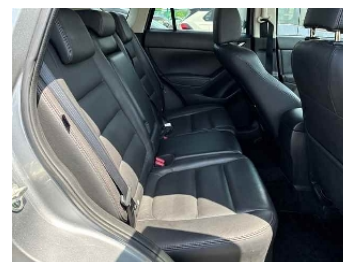

Transmission: AT

Grade: XD L PACKAGE / LEATHER SEATS / 19 inch ALLOY WHEEL

Mileage: 90,000 km

Fuel: Diesel

Engine:

Engine Capacity: 2180 cc

Drive Train: 4WD

Seats:

Color: SILVER(38P)

0.0
Exterior

0.0
Interior

Other Information:

Vehicle Options:

| | | | | |
|----------------|--------------|-------------|------------------|---------------|
| Pwr Steering | Pwr Window | Air Cond. | Stereo | Car CD |
| ABS | Airbag | Pwr Seat | Seat Heater | Pwr Mirror |
| Center Lock | Alloy Wheels | Grill Guard | Fog Lamp | Rear Spoiler |
| Rear Wiper | Sunroof | Spare Tire | Remote Key | Leather Seats |
| Cruise Control | Navi/TV | Spare Key | Operators Manual | |