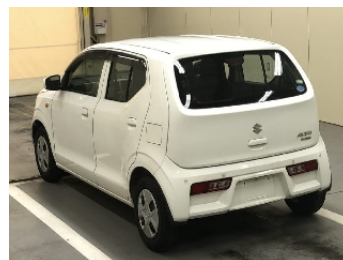

SUZUKI

ALTO

NIKKYO CO., LTD.

First Registration Year: 2019/4

Manufacture Year: 0

NK-391827

Model: HA36S

Chassis No: HA36S-511\*\*\*

Transmission: AT

Grade: L

Mileage: 79,000 km

Fuel: Petrol

Engine:

Engine Capacity: 650 cc

Drive Train: 2WD

Seats:

Color: WHITE(21U)

99.0  
Exterior

99.0  
Interior

Other Information:

- YEAR OF MANUFACTURE 2019
- AUCTION GRADE 4

Vehicle Options:

Pwr Steering	Pwr Window	Air Cond.	Stereo	Car CD
ABS	Airbag	Pwr Seat	Seat Heater	Pwr Mirror
Center Lock	Alloy Wheels	Grill Guard	Fog Lamp	Rear Spoiler
Rear Wiper	Sunroof	Spare Tire	Remote Key	Leather Seats
Cruise Control	Navi/TV	Spare Key	Operators Manual	