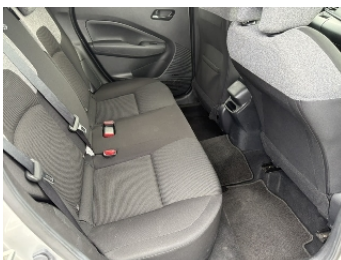

Transmission: AT  
Mileage: 95,000 km  
Engine Capacity: 1190 cc  
Color: SILVER(K23)

3.5  
Exterior

4.5  
Interior

Other Information:  
LOCATION: NAGOYA PORT.

Vehicle Options:

Pwr Steering	O	Pwr Window	O	Air Cond.	O	Stereo		Car CD	
ABS	O	Airbag	O	Pwr Seat		Seat Heater		Pwr Mirror	O
Center Lock	O	Alloy Wheels		Grill Guard		Fog Lamp		Rear Spoiler	O
Rear Wiper	O	Sunroof		Spare Tire		Remote Key		Leather Seats	
Cruise Control		Navi/TV	O	Spare Key		Operators Manual			