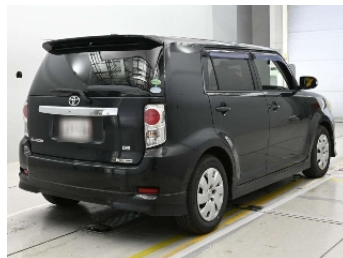

Transmission: AT

Grade: 1.5G ON B LIMITED

Mileage: 145,000 km

Fuel: Petrol

Engine:

Engine Capacity: 1490 cc

Drive Train: 2WD

Seats:

Color: BLACK(209)

99.0
Exterior

99.0
Interior

Other Information:

Vehicle Options:

Pwr Steering	Pwr Window	Air Cond.	Stereo	Car CD
ABS	Airbag	Pwr Seat	Seat Heater	Pwr Mirror
Center Lock	Alloy Wheels	Grill Guard	Fog Lamp	Rear Spoiler
Rear Wiper	Sunroof	Spare Tire	Remote Key	Leather Seats
Cruise Control	Navi/TV	Spare Key	Operators Manual	