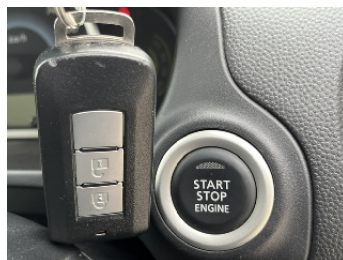

MITSUBISHI

MIRAGE

NIKKYO CO., LTD.

First Registration Year: 2015/8

Manufacture Year: 2014

NK-391691

Model: A05A
Grade: G
Fuel: Petrol
Drive Train: 2WD

Chassis No: A05A-0032***
Engine: 3A90
Seats: 5

Transmission: AT
Mileage: 100,000 km
Engine Capacity: 990 cc
Color: SILVER(A66)

4.0
Exterior

4.0
Interior

Other Information:

Vehicle Options:

Pwr Steering	<input type="checkbox"/>	Pwr Window	<input type="checkbox"/>	Air Cond.	<input type="checkbox"/>	Stereo	<input type="checkbox"/>	Car CD	<input type="checkbox"/>
ABS	<input type="checkbox"/>	Airbag	<input type="checkbox"/>	Pwr Seat		Seat Heater		Pwr Mirror	<input type="checkbox"/>
Center Lock	<input type="checkbox"/>	Alloy Wheels		Grill Guard		Fog Lamp		Rear Spoiler	<input type="checkbox"/>
Rear Wiper	<input type="checkbox"/>	Sunroof		Spare Tire		Remote Key	<input type="checkbox"/>	Leather Seats	
Cruise Control		Navi/TV		Spare Key	<input type="checkbox"/>	Operators Manual			