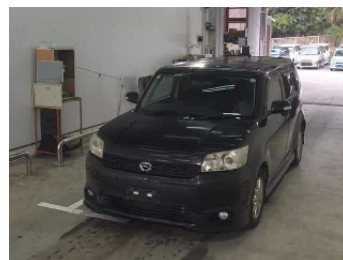

TOYOTA

COROLLA RUMION

NIKKYO CO., LTD.

First Registration Year: 2011/7

Manufacture Year: 0

NK-391490

Model: NZE151N
Grade: 1.5G On B
Fuel: Petrol
Drive Train: 2WD

Chassis No: NZE151-1103***
Engine:
Seats:

Transmission: AT
Mileage: 127,000 km
Engine Capacity: 1490 cc
Color: BLACK(209)

99.0
Exterior

99.0
Interior

Other Information:

Vehicle Options:

Pwr Steering	Pwr Window	Air Cond.	Stereo	Car CD
ABS	Airbag	Pwr Seat	Seat Heater	Pwr Mirror
Center Lock	Alloy Wheels	Grill Guard	Fog Lamp	Rear Spoiler
Rear Wiper	Sunroof	Spare Tire	Remote Key	Leather Seats
Cruise Control	Navi/TV	Spare Key	Operators Manual	