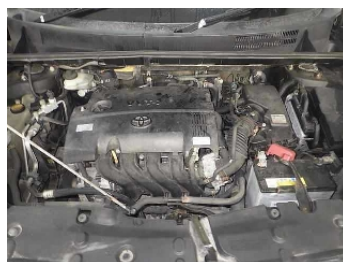

TOYOTA

COROLLA RUMION

NIKKYO CO., LTD.

First Registration Year: 2011/7

Manufacture Year: 0

NK-391490

Model: NZE151N
Grade: 1.5G On B
Fuel: Petrol
Drive Train: 2WD

Chassis No: NZE151-1103***
Engine:
Seats:

Transmission: AT
Mileage: 127,000 km
Engine Capacity: 1490 cc
Color: BLACK(209)

99.0
Exterior

99.0
Interior

Other Information:

Vehicle Options:

Pwr Steering	Pwr Window	Air Cond.	Stereo	Car CD
ABS	Airbag	Pwr Seat	Seat Heater	Pwr Mirror
Center Lock	Alloy Wheels	Grill Guard	Fog Lamp	Rear Spoiler
Rear Wiper	Sunroof	Spare Tire	Remote Key	Leather Seats
Cruise Control	Navi/TV	Spare Key	Operators Manual	