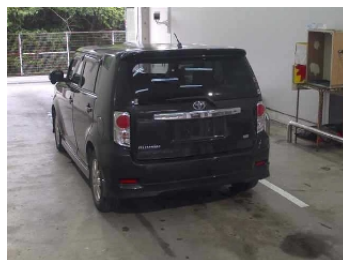

TOYOTA

COROLLA RUMION

NIKKYO CO., LTD.

First Registration Year: 2011/7

Manufacture Year: 0

NK-391490

Model: NZE151N
Grade: 1.5G On B
Fuel: Petrol
Drive Train: 2WD

Chassis No: NZE151-1103***
Engine:
Seats:

Transmission: AT
Mileage: 127,000 km
Engine Capacity: 1490 cc
Color: BLACK(209)

99.0
Exterior

99.0
Interior

Other Information:

Vehicle Options:

Pwr Steering	Pwr Window	Air Cond.	Stereo	Car CD
ABS	Airbag	Pwr Seat	Seat Heater	Pwr Mirror
Center Lock	Alloy Wheels	Grill Guard	Fog Lamp	Rear Spoiler
Rear Wiper	Sunroof	Spare Tire	Remote Key	Leather Seats
Cruise Control	Navi/TV	Spare Key	Operators Manual	