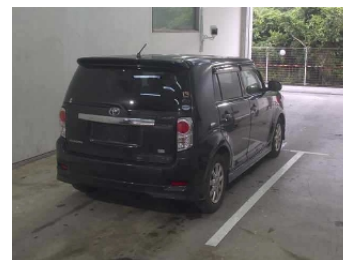

TOYOTA

COROLLA RUMION

NIKKYO CO., LTD.

First Registration Year: 2011/7

Manufacture Year: 0

NK-391490

Model: NZE151N
Grade: 1.5G On B
Fuel: Petrol
Drive Train: 2WD

Chassis No: NZE151-1103***
Engine:
Seats:

Transmission: AT
Mileage: 127,000 km
Engine Capacity: 1490 cc
Color: BLACK(209)

99.0
Exterior

99.0
Interior

Other Information:

Vehicle Options:

Pwr Steering	Pwr Window	Air Cond.	Stereo	Car CD
ABS	Airbag	Pwr Seat	Seat Heater	Pwr Mirror
Center Lock	Alloy Wheels	Grill Guard	Fog Lamp	Rear Spoiler
Rear Wiper	Sunroof	Spare Tire	Remote Key	Leather Seats
Cruise Control	Navi/TV	Spare Key	Operators Manual	