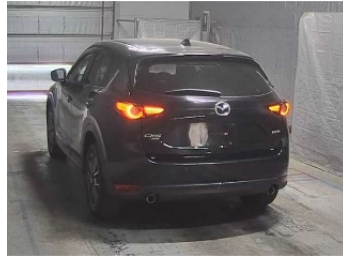

MAZDA

CX-5

NIKKYO CO., LTD.

First Registration Year: 2017/9

Manufacture Year: 0

NK-391200

Model: KF2P
Grade: XD PROACTIVE
Fuel: Diesel
Drive Train: 4WD

Chassis No: KF2P-121***
Engine:
Seats:

Transmission: AT
Mileage: 101,000 km
Engine Capacity: 2180 cc
Color: BLACK(41W)

99.0
Exterior

99.0
Interior

Other Information:

- YEAR OF MANUFACTURE 2017
- AUCTION GRADE 4

Vehicle Options:

| | | | | |
|----------------|--------------|-------------|------------------|---------------|
| Pwr Steering | Pwr Window | Air Cond. | Stereo | Car CD |
| ABS | Airbag | Pwr Seat | Seat Heater | Pwr Mirror |
| Center Lock | Alloy Wheels | Grill Guard | Fog Lamp | Rear Spoiler |
| Rear Wiper | Sunroof | Spare Tire | Remote Key | Leather Seats |
| Cruise Control | Navi/TV | Spare Key | Operators Manual | |