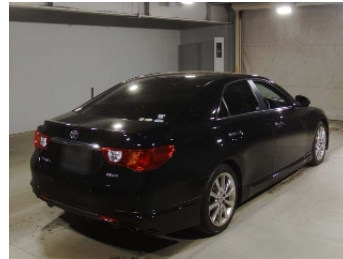

TOYOTA

MARK X

NIKKYO CO., LTD.

First Registration Year: 2010/2

Manufacture Year: 0

NK-391188

Model: GRX130

Chassis No: GRX130-6010***

Transmission: AT

Grade: 250G S PACKAGE RELAX SELECTION

Mileage: 136,000 km

Fuel: Petrol

Engine:

Engine Capacity: 2490 cc

Drive Train: 2WD

Seats:

Color: BLACK(202)

99.0
Exterior

99.0
Interior

Other Information:

Vehicle Options:

Pwr Steering	Pwr Window	Air Cond.	Stereo	Car CD
ABS	Airbag	Pwr Seat	Seat Heater	Pwr Mirror
Center Lock	Alloy Wheels	Grill Guard	Fog Lamp	Rear Spoiler
Rear Wiper	Sunroof	Spare Tire	Remote Key	Leather Seats
Cruise Control	Navi/TV	Spare Key	Operators Manual	