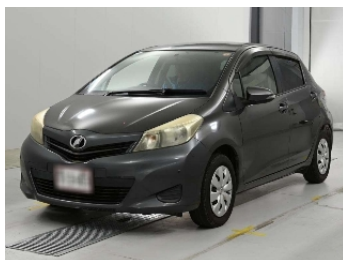

TOYOTA

VITZ

NIKKYO CO., LTD.

First Registration Year: 2012/4

Manufacture Year: 0

NK-391106

Model: NSP130  
Grade: F  
Fuel: Petrol  
Drive Train: 2WD

Chassis No: NSP130-2071\*\*\*  
Engine:  
Seats:

Transmission: AT  
Mileage: 86,000 km  
Engine Capacity: 1320 cc  
Color: GRAY(1G3)

0.0  
Exterior

0.0  
Interior

Other Information:

Vehicle Options:

Pwr Steering	Pwr Window	Air Cond.	Stereo	Car CD
ABS	Airbag	Pwr Seat	Seat Heater	Pwr Mirror
Center Lock	Alloy Wheels	Grill Guard	Fog Lamp	Rear Spoiler
Rear Wiper	Sunroof	Spare Tire	Remote Key	Leather Seats
Cruise Control	Navi/TV	Spare Key	Operators Manual	