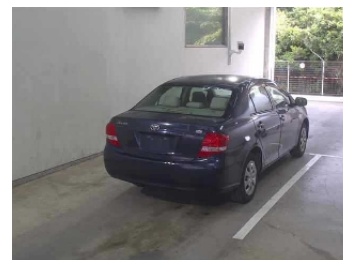

TOYOTA

COROLLA AXIO

NIKKYO CO., LTD.

First Registration Year: 2012/3

Manufacture Year: 0

NK-390912

Model: NZE141  
Grade: X  
Fuel: Petrol  
Drive Train: 2WD

Chassis No: NZE141-3018\*\*\*  
Engine:  
Seats:

Transmission: AT  
Mileage: 67,000 km  
Engine Capacity: 1490 cc  
Color: DARK BLUE(8S6)

99.0  
Exterior

99.0  
Interior

Other Information:

Vehicle Options:

Pwr Steering	Pwr Window	Air Cond.	Stereo	Car CD
ABS	Airbag	Pwr Seat	Seat Heater	Pwr Mirror
Center Lock	Alloy Wheels	Grill Guard	Fog Lamp	Rear Spoiler
Rear Wiper	Sunroof	Spare Tire	Remote Key	Leather Seats
Cruise Control	Navi/TV	Spare Key	Operators Manual	