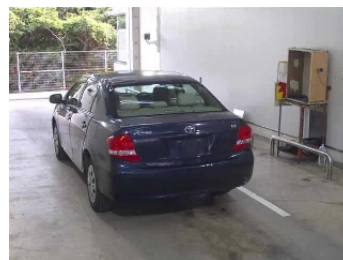

TOYOTA

COROLLA AXIO

NIKKYO CO., LTD.

First Registration Year: 2012/3

Manufacture Year: 0

NK-390912

Model: NZE141  
Grade: X  
Fuel: Petrol  
Drive Train: 2WD

Chassis No: NZE141-3018\*\*\*  
Engine:  
Seats:

Transmission: AT  
Mileage: 67,000 km  
Engine Capacity: 1490 cc  
Color: DARK BLUE(8S6)

99.0  
Exterior

99.0  
Interior

Other Information:

Vehicle Options:

Pwr Steering	Pwr Window	Air Cond.	Stereo	Car CD
ABS	Airbag	Pwr Seat	Seat Heater	Pwr Mirror
Center Lock	Alloy Wheels	Grill Guard	Fog Lamp	Rear Spoiler
Rear Wiper	Sunroof	Spare Tire	Remote Key	Leather Seats
Cruise Control	Navi/TV	Spare Key	Operators Manual	