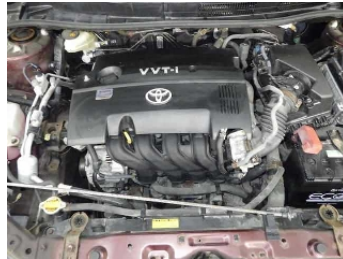

TOYOTA

NIKKYO CO., LTD.

COROLLA AXIO

First Registration Year: 2009/3

Manufacture Year: 0

NK-390910

Model: NZE141
Grade: G
Fuel: Petrol
Drive Train: 2WD

Chassis No: NZE141-6123***
Engine:
Seats:

Transmission: AT
Mileage: 35,000 km
Engine Capacity: 1490 cc
Color: WINE(3Q7)

99.0
Exterior

99.0
Interior

Other Information:

Vehicle Options:

Pwr Steering	Pwr Window	Air Cond.	Stereo	Car CD
ABS	Airbag	Pwr Seat	Seat Heater	Pwr Mirror
Center Lock	Alloy Wheels	Grill Guard	Fog Lamp	Rear Spoiler
Rear Wiper	Sunroof	Spare Tire	Remote Key	Leather Seats
Cruise Control	Navi/TV	Spare Key	Operators Manual	