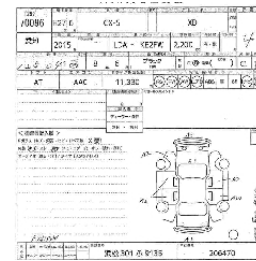

MAZDA

CX-5

NIKKYO CO., LTD.

First Registration Year: 2015/6

Manufacture Year: 0

NK-390877

Model: KE2FW
Grade: XD
Fuel: Diesel
Drive Train: 2WD

Chassis No: KE2FW-206***
Engine:
Seats:

Transmission: AT
Mileage: 125,000 km
Engine Capacity: 2180 cc
Color: BLACK(41W)

99.0
Exterior

99.0
Interior

Other Information:

Vehicle Options:

Pwr Steering	Pwr Window	Air Cond.	Stereo	Car CD
ABS	Airbag	Pwr Seat	Seat Heater	Pwr Mirror
Center Lock	Alloy Wheels	Grill Guard	Fog Lamp	Rear Spoiler
Rear Wiper	Sunroof	Spare Tire	Remote Key	Leather Seats
Cruise Control	Navi/TV	Spare Key	Operators Manual	