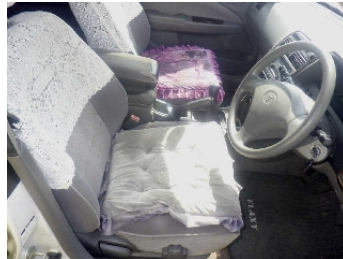

TOYOTA

CORONA PREMIO

NIKKYO CO., LTD.

First Registration Year: 2001/4  
Manufacture Year: 0

NK-390802

Model: ST215  
Grade: PREMIO E  
Fuel: Petrol  
Drive Train: 4WD

Chassis No: ST215-0020\*\*\*  
Engine:  
Seats:

Transmission: MT  
Mileage: 106,000 km  
Engine Capacity: 1990 cc  
Color: PEARL(1C1)

99.0  
Exterior

99.0  
Interior

Other Information:

Vehicle Options:

Pwr Steering	Pwr Window	Air Cond.	Stereo	Car CD
ABS	Airbag	Pwr Seat	Seat Heater	Pwr Mirror
Center Lock	Alloy Wheels	Grill Guard	Fog Lamp	Rear Spoiler
Rear Wiper	Sunroof	Spare Tire	Remote Key	Leather Seats
Cruise Control	Navi/TV	Spare Key	Operators Manual	