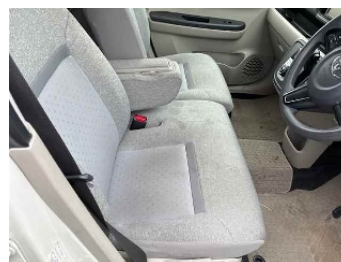

Color: PEARL(W24)

0.0  
Exterior

0.0  
Interior

Other Information:

Vehicle Options:

Pwr Steering	Pwr Window	Air Cond.	Stereo	Car CD
ABS	Airbag	Pwr Seat	Seat Heater	Pwr Mirror
Center Lock	Alloy Wheels	Grill Guard	Fog Lamp	Rear Spoiler
Rear Wiper	Sunroof	Spare Tire	Remote Key	Leather Seats
Cruise Control	Navi/TV	Spare Key	Operators Manual	