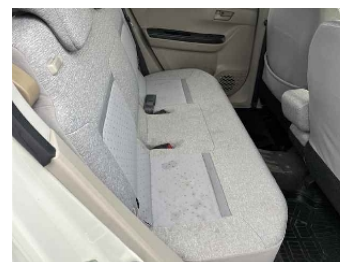

Color: PEARL(W24)

0.0  
Exterior

0.0  
Interior

Other Information:

Vehicle Options:

Pwr Steering	Pwr Window	Air Cond.	Stereo	Car CD
ABS	Airbag	Pwr Seat	Seat Heater	Pwr Mirror
Center Lock	Alloy Wheels	Grill Guard	Fog Lamp	Rear Spoiler
Rear Wiper	Sunroof	Spare Tire	Remote Key	Leather Seats
Cruise Control	Navi/TV	Spare Key	Operators Manual	