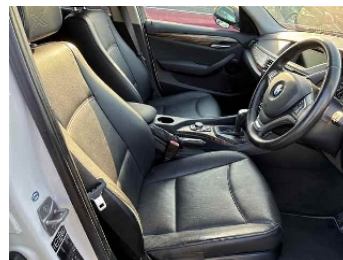

Color: WHITE(300)

0.0
Exterior

0.0
Interior

Other Information:

Vehicle Options:

Pwr Steering	Pwr Window	Air Cond.	Stereo	Car CD
ABS	Airbag	Pwr Seat	Seat Heater	Pwr Mirror
Center Lock	Alloy Wheels	Grill Guard	Fog Lamp	Rear Spoiler
Rear Wiper	Sunroof	Spare Tire	Remote Key	Leather Seats
Cruise Control	Navi/TV	Spare Key	Operators Manual	