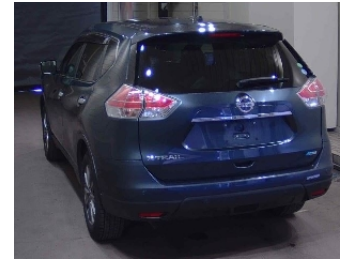

NISSAN
X-TRAIL

NIKKYO CO., LTD.

First Registration Year: 2017/4
Manufacture Year: 0

NK-390629

Model: NT32
Grade: 20X 4WD
Fuel: Petrol
Drive Train: 4WD

Chassis No: NT32-063***
Engine:
Seats:

Transmission: AT
Mileage: 124,000 km
Engine Capacity: 1990 cc
Color: STEEL BLUE(42B)

0.0
Exterior

0.0
Interior

Other Information:

Vehicle Options:

Pwr Steering	Pwr Window	Air Cond.	Stereo	Car CD
ABS	Airbag	Pwr Seat	Seat Heater	Pwr Mirror
Center Lock	Alloy Wheels	Grill Guard	Fog Lamp	Rear Spoiler
Rear Wiper	Sunroof	Spare Tire	Remote Key	Leather Seats
Cruise Control	Navi/TV	Spare Key	Operators Manual	