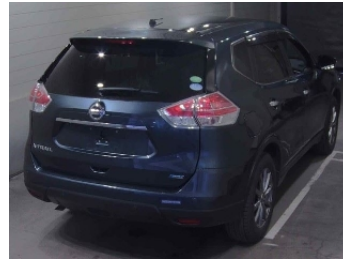

NISSAN
X-TRAIL

NIKKYO CO., LTD.

First Registration Year: 2017/4
Manufacture Year: 0

NK-390629

Model: NT32
Grade: 20X 4WD
Fuel: Petrol
Drive Train: 4WD

Chassis No: NT32-063***
Engine:
Seats:

Transmission: AT
Mileage: 124,000 km
Engine Capacity: 1990 cc
Color: STEEL BLUE(42B)

0.0
Exterior

0.0
Interior

Other Information:

Vehicle Options:

Pwr Steering	Pwr Window	Air Cond.	Stereo	Car CD
ABS	Airbag	Pwr Seat	Seat Heater	Pwr Mirror
Center Lock	Alloy Wheels	Grill Guard	Fog Lamp	Rear Spoiler
Rear Wiper	Sunroof	Spare Tire	Remote Key	Leather Seats
Cruise Control	Navi/TV	Spare Key	Operators Manual	