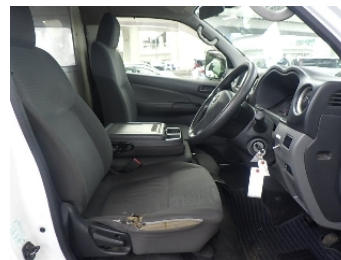

NISSAN

NV350CARAVAN VAN

NIKKYO CO., LTD.

First Registration Year: 2015/12  
Manufacture Year: 0

NK-390597

Model: CW4E26  
Grade: SUPER LONG DX TURBO  
Fuel: Diesel  
Drive Train: 2WD

Chassis No: CW4E26-002\*\*\*  
Engine:  
Seats:

Transmission: AT  
Mileage: 229,000 km  
Engine Capacity: 2500 cc  
Color: WHITE

99.0  
Exterior

99.0  
Interior

Other Information:

Vehicle Options:

Pwr Steering	Pwr Window	Air Cond.	Stereo	Car CD
ABS	Airbag	Pwr Seat	Seat Heater	Pwr Mirror
Center Lock	Alloy Wheels	Grill Guard	Fog Lamp	Rear Spoiler
Rear Wiper	Sunroof	Spare Tire	Remote Key	Leather Seats
Cruise Control	Navi/TV	Spare Key	Operators Manual	