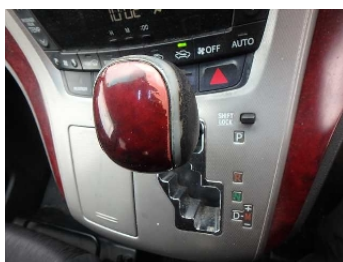

Color: PEARL(070)

99.0
Exterior

99.0
Interior

Other Information:

Vehicle Options:

Pwr Steering	Pwr Window	Air Cond.	Stereo	Car CD
ABS	Airbag	Pwr Seat	Seat Heater	Pwr Mirror
Center Lock	Alloy Wheels	Grill Guard	Fog Lamp	Rear Spoiler
Rear Wiper	Sunroof	Spare Tire	Remote Key	Leather Seats
Cruise Control	Navi/TV	Spare Key	Operators Manual	