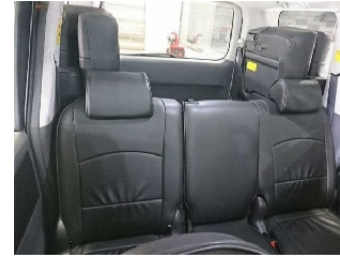

TOYOTA

VOXY

NIKKYO CO., LTD.

First Registration Year: 2010/2

Manufacture Year: 0

NK-390485

Model: ZRR75W  
Grade: ZS KIRAMEKI-II  
Fuel: Petrol  
Drive Train: 4WD

Chassis No: ZRR75-0057\*\*\*  
Engine:  
Seats:

Transmission: AT  
Mileage: 158,000 km  
Engine Capacity: 1980 cc  
Color: PEARL(0770)

0.0  
Exterior

0.0  
Interior

Other Information:

Vehicle Options:

Pwr Steering	Pwr Window	Air Cond.	Stereo	Car CD
ABS	Airbag	Pwr Seat	Seat Heater	Pwr Mirror
Center Lock	Alloy Wheels	Grill Guard	Fog Lamp	Rear Spoiler
Rear Wiper	Sunroof	Spare Tire	Remote Key	Leather Seats
Cruise Control	Navi/TV	Spare Key	Operators Manual	