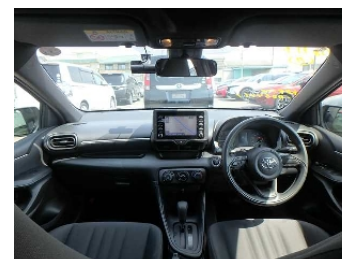

Transmission: AT

Grade: X PUSH START NAVI B-CAMERA

Mileage: 84,000 km

Fuel: Petrol

Engine:

Engine Capacity: 990 cc

Drive Train: 2WD

Seats:

Color: BLUE

99.0
Exterior

99.0
Interior

Other Information:

LOCATION: NAGOYA PORT.

Vehicle Options:

Pwr Steering	Pwr Window	Air Cond.	Stereo	Car CD
ABS	Airbag	Pwr Seat	Seat Heater	Pwr Mirror
Center Lock	Alloy Wheels	Grill Guard	Fog Lamp	Rear Spoiler
Rear Wiper	Sunroof	Spare Tire	Remote Key	Leather Seats
Cruise Control	Navi/TV	Spare Key	Operators Manual	