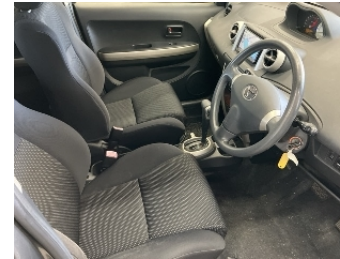

Color: GRAY(1F3)

0.0
Exterior

0.0
Interior

Other Information:

Vehicle Options:

Pwr Steering	Pwr Window	Air Cond.	Stereo	Car CD
ABS	Airbag	Pwr Seat	Seat Heater	Pwr Mirror
Center Lock	Alloy Wheels	Grill Guard	Fog Lamp	Rear Spoiler
Rear Wiper	Sunroof	Spare Tire	Remote Key	Leather Seats
Cruise Control	Navi/TV	Spare Key	Operators Manual	