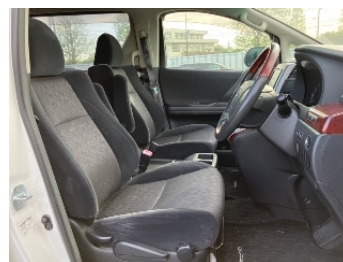

TOYOTA
ALPHARD

NIKKYO CO., LTD.

First Registration Year: 2009/9
Manufacture Year: 0

NK-390354

Model: ANH20W
Grade: 240S
Fuel: Petrol
Drive Train: 2WD

Chassis No: ANH20-8071***
Engine:
Seats:

Transmission: AT
Mileage: 190,000 km
Engine Capacity: 2360 cc
Color: PEARL(070)

99.0
Exterior

99.0
Interior

Other Information:

Vehicle Options:

Pwr Steering	Pwr Window	Air Cond.	Stereo	Car CD
ABS	Airbag	Pwr Seat	Seat Heater	Pwr Mirror
Center Lock	Alloy Wheels	Grill Guard	Fog Lamp	Rear Spoiler
Rear Wiper	Sunroof	Spare Tire	Remote Key	Leather Seats
Cruise Control	Navi/TV	Spare Key	Operators Manual	