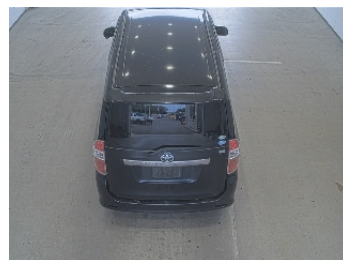

TOYOTA

NOAH

NIKKYO CO., LTD.

First Registration Year: 2009/1

Manufacture Year: 0

NK-390337

Model: ZRR70W  
Grade: S  
Fuel: Petrol  
Drive Train: 2WD

Chassis No: ZRR70-0181\*\*\*  
Engine:  
Seats:

Transmission: AT  
Mileage: 132,000 km  
Engine Capacity: 1980 cc  
Color: BLACK(202)

0.0  
Exterior

0.0  
Interior

Other Information:

Vehicle Options:

Pwr Steering	Pwr Window	Air Cond.	Stereo	Car CD
ABS	Airbag	Pwr Seat	Seat Heater	Pwr Mirror
Center Lock	Alloy Wheels	Grill Guard	Fog Lamp	Rear Spoiler
Rear Wiper	Sunroof	Spare Tire	Remote Key	Leather Seats
Cruise Control	Navi/TV	Spare Key	Operators Manual	