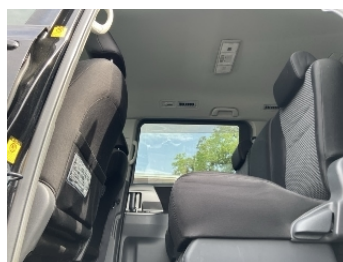

Transmission: AT  
Mileage: 132,000 km  
Engine Capacity: 1980 cc  
Color: BLACK(202)

0.0  
Exterior

0.0  
Interior

Other Information:

Vehicle Options:

Pwr Steering	Pwr Window	Air Cond.	Stereo	Car CD
ABS	Airbag	Pwr Seat	Seat Heater	Pwr Mirror
Center Lock	Alloy Wheels	Grill Guard	Fog Lamp	Rear Spoiler
Rear Wiper	Sunroof	Spare Tire	Remote Key	Leather Seats
Cruise Control	Navi/TV	Spare Key	Operators Manual	