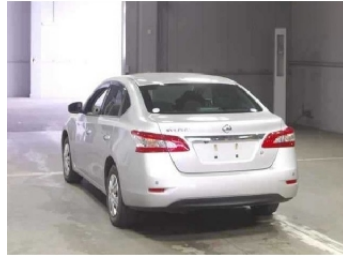

NISSAN

SYLPHY

NIKKYO CO., LTD.

First Registration Year: 2013/4  
Manufacture Year: 0

NK-390237

Model: TB17  
Grade: X  
Fuel: Petrol  
Drive Train: 2WD

Chassis No: TB17-004\*\*\*  
Engine:  
Seats:

Transmission: AT  
Mileage: 86,000 km  
Engine Capacity: 1790 cc  
Color: SILVER(K23)

4.0  
Exterior

4.5  
Interior

Other Information:

Vehicle Options:

Pwr Steering	O	Pwr Window	O	Air Cond.	O	Stereo		Car CD	
ABS	O	Airbag	O	Pwr Seat		Seat Heater		Pwr Mirror	O
Center Lock	O	Alloy Wheels		Grill Guard		Fog Lamp	O	Rear Spoiler	
Rear Wiper		Sunroof		Spare Tire		Remote Key		Leather Seats	
Cruise Control		Navi/TV	O	Spare Key		Operators Manual			