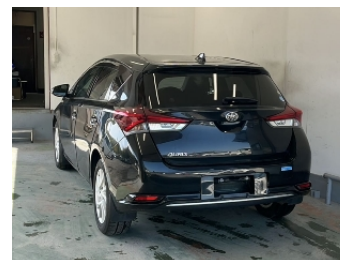

TOYOTA

AURIS

NIKKYO CO., LTD.

First Registration Year: 2016/0

Manufacture Year: 0

NK-390120

Model: NZE181H

Chassis No: NZE181-6022***

Transmission: AT

Grade: 150X S PACKAGE

NAVI PUSH START ALLOY WHEEL

Mileage: 52,000 km

Fuel: Petrol

Engine:

Engine Capacity: 1490 cc

Drive Train: 2WD

Seats:

Color: BLACK(209)

99.0
Exterior

99.0
Interior

Other Information:

Vehicle Options:

Pwr Steering	Pwr Window	Air Cond.	Stereo	Car CD
ABS	Airbag	Pwr Seat	Seat Heater	Pwr Mirror
Center Lock	Alloy Wheels	Grill Guard	Fog Lamp	Rear Spoiler
Rear Wiper	Sunroof	Spare Tire	Remote Key	Leather Seats
Cruise Control	Navi/TV	Spare Key	Operators Manual	