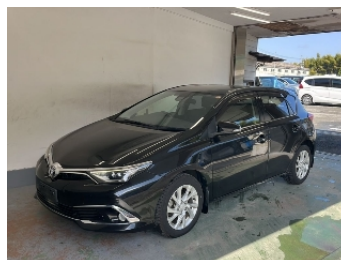

TOYOTA

AURIS

NIKKYO CO., LTD.

First Registration Year: 2016/0

Manufacture Year: 0

NK-390120

Model: NZE181H

Chassis No: NZE181-6022***

Transmission: AT

Grade: 150X S PACKAGE

NAVI PUSH START ALLOY WHEEL

Mileage: 52,000 km

Fuel: Petrol

Engine:

Engine Capacity: 1490 cc

Drive Train: 2WD

Seats:

Color: BLACK(209)

99.0
Exterior

99.0
Interior

Other Information:

Vehicle Options:

Pwr Steering	Pwr Window	Air Cond.	Stereo	Car CD
ABS	Airbag	Pwr Seat	Seat Heater	Pwr Mirror
Center Lock	Alloy Wheels	Grill Guard	Fog Lamp	Rear Spoiler
Rear Wiper	Sunroof	Spare Tire	Remote Key	Leather Seats
Cruise Control	Navi/TV	Spare Key	Operators Manual	