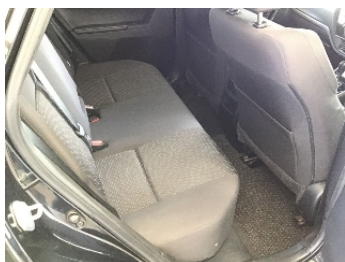

Seats:

Color: BLACK(209)

99.0
Exterior

99.0
Interior

Other Information:

Vehicle Options:

Pwr Steering	Pwr Window	Air Cond.	Stereo	Car CD
ABS	Airbag	Pwr Seat	Seat Heater	Pwr Mirror
Center Lock	Alloy Wheels	Grill Guard	Fog Lamp	Rear Spoiler
Rear Wiper	Sunroof	Spare Tire	Remote Key	Leather Seats
Cruise Control	Navi/TV	Spare Key	Operators Manual	